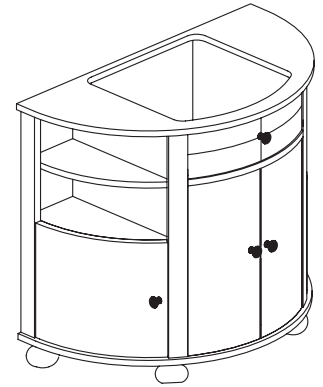

FEATURES

- Beautiful semi-circular design
- Features open shelving and doors
- “Soft-Close” Hardware
- Mirror can be mounted horizontal or vertical

COLORS / FINISHES

- BN: Antique Maple

NOMINAL DIMENSIONS

- 38" Width x 22" Depth x 34" Height

SPECIFIED MODEL

MODEL	DESCRIPTION	COLORS / FINISHES
V-CARLTON-38BN	38" CARLTON Vanity	<input type="checkbox"/> Antique Maple

RECOMMENDED COMPONENTS		
M-CARLTON-25BN	25" CARLTON Mirror	<input type="checkbox"/> Antique Maple
S-CARLTON-38CR	38" Marble Stone Top includes backsplash	<input type="checkbox"/> Crema Marble
CUM177OV	Vitreous China Undermount Sink	<input type="checkbox"/> White
Faucet	Xylem Widespread Faucet	<input type="checkbox"/> Chrome <input type="checkbox"/> Brushed Nickel
Drain Kit	Xylem Umbrella Drain	<input type="checkbox"/> Chrome <input type="checkbox"/> Brushed Nickel