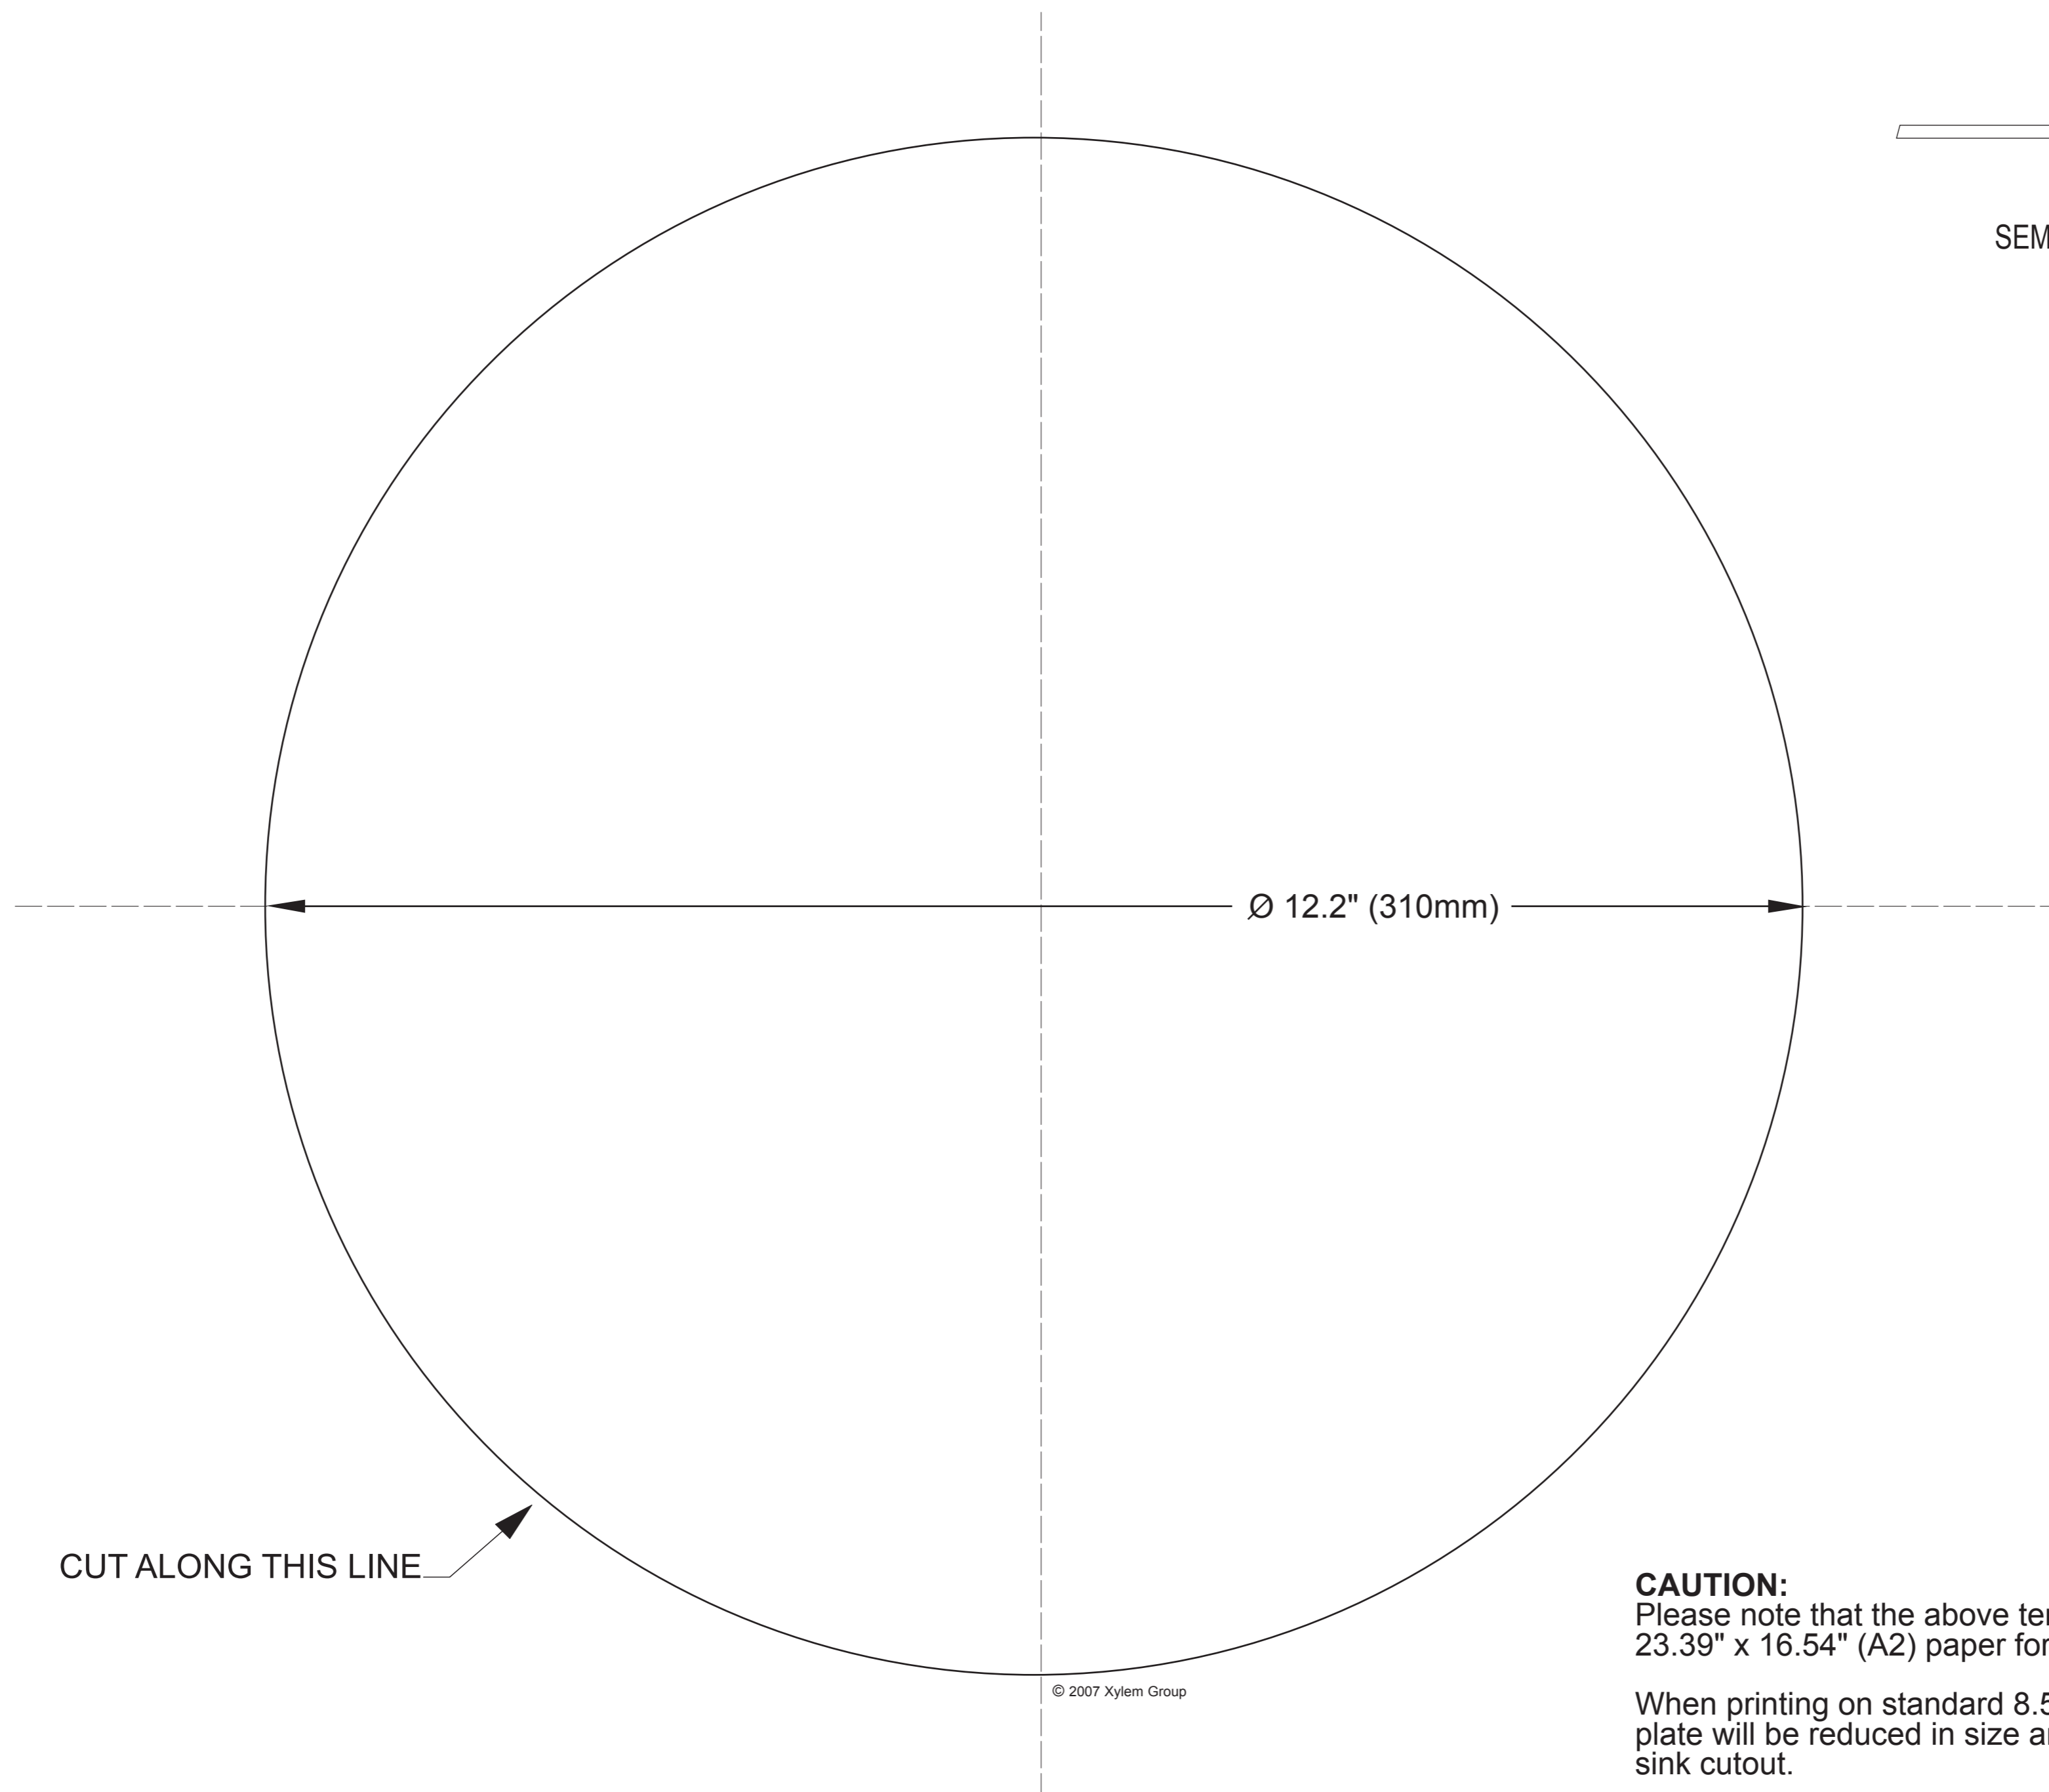

SEMI-RECESSED INSTALLATION

CUT ALONG THIS LINE

Ø 12.2" (310mm)

© 2007 Xylem Group

**CAUTION:**  
Please note that the above template should be printed on 23.39" x 16.54" (A2) paper for template accuracy.

When printing on standard 8.5" x 11" letter size paper, template will be reduced in size and should not be used to make sink cutout.

Actual dimensions should be used for all cutout purposes.