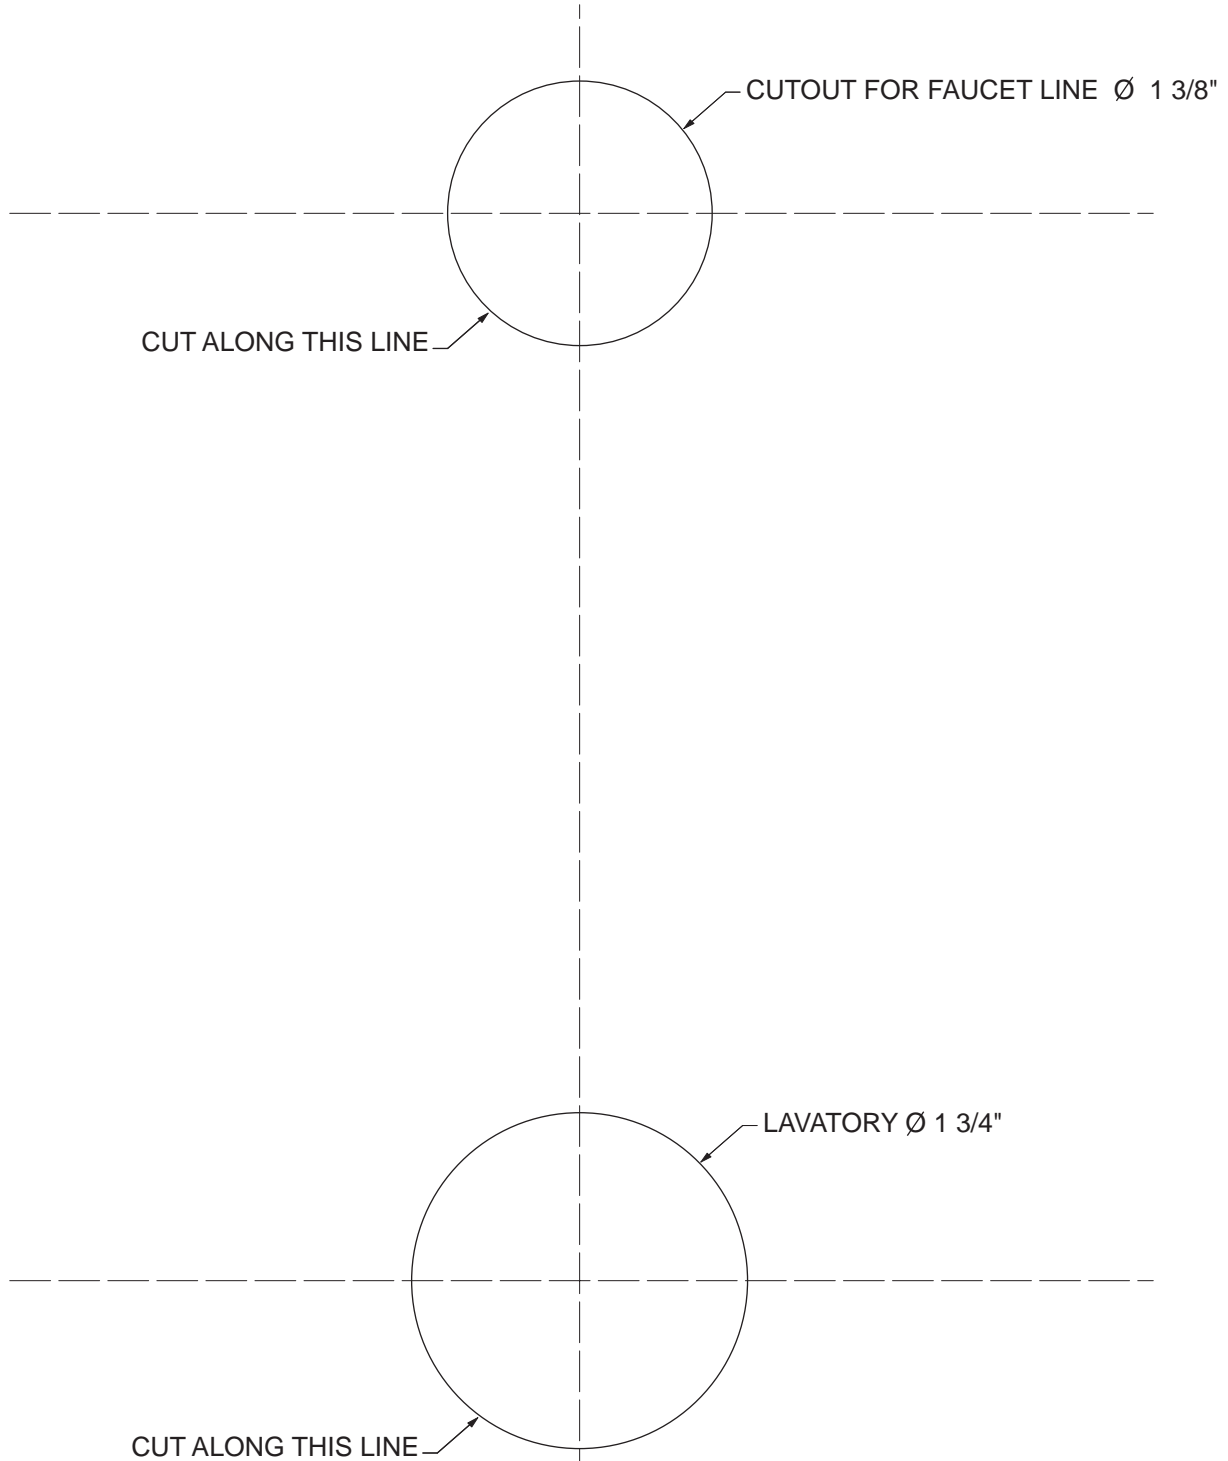

ABOVE-THE-COUNTER INSTALLATION

© 2008 Xylem Group