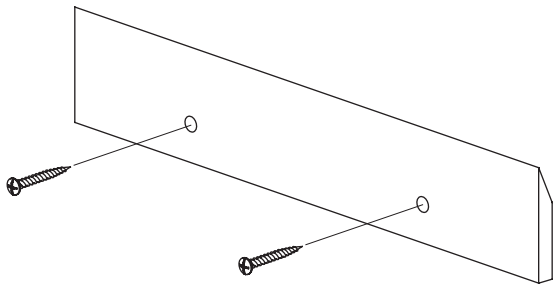

SUGGESTED TOOLS AND MATERIALS

Philips Screwdriver

Level

Drill

Tape Measure

Safety Glasses

PARTS / HARDWARE INCLUDED

200001

2x

115010

2x

MIRROR INSTALLATION

1

2