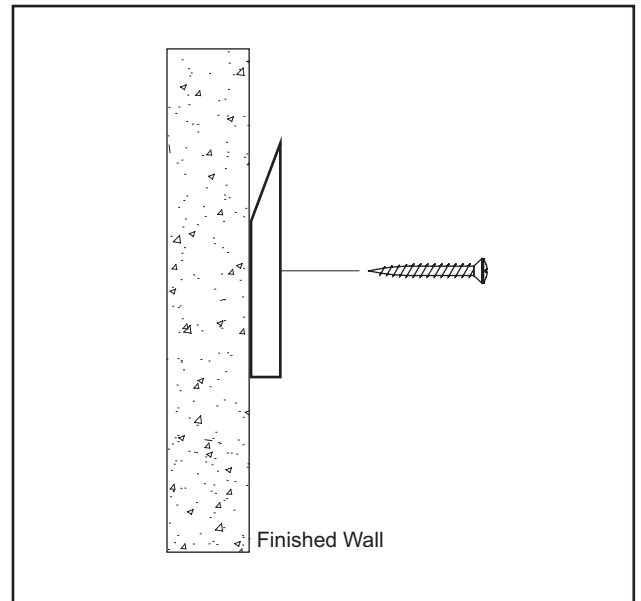

SUGGESTED TOOLS AND MATERIALS

PARTS / HARDWARE INCLUDED

200001

2x

115010

2x

MIRROR INSTALLATION

1