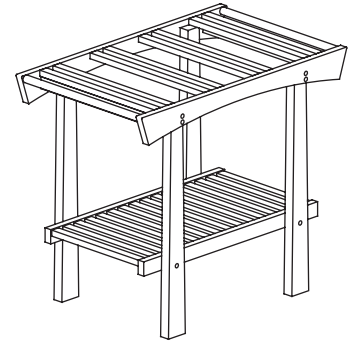

## FEATURES

- Asian influenced design
- Clean minimalist lines
- Works great with stone or Reflex vessels
- Complemented by matching mirror

## NOMINAL DIMENSIONS

- 36" Width x 22" Depth x 31" Height