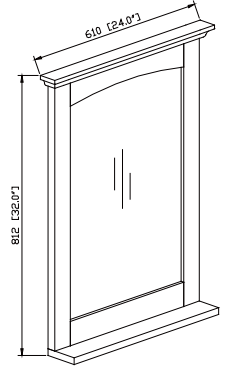

FEATURES

- Transitional design with Americana influence
- Enhanced storage with drawers and doors
- Available in Brown Ebony and Whitewash

COLORS / FINISHES

- DK: Brown Ebony
- WT: Whitewash

NOMINAL DIMENSIONS

- 24" Width x 32" Height

SPECIFIED MODEL

MODEL	DESCRIPTION	COLORS / FINISHES
M-KENT-24DK / WT	24" KENT Mirror	<input type="checkbox"/> Brown Ebony <input type="checkbox"/> Whitewash

PRODUCT DIAGRAM