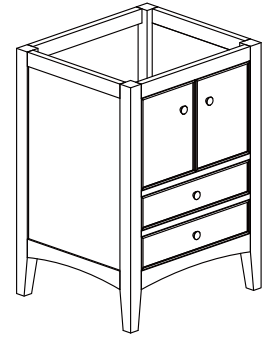

FEATURES

- Transitional design with Americana influence
- Enhanced storage with drawers and doors
- Available in Brown Ebony and Whitewash

COLORS / FINISHES

- DK: Brown Ebony
- WT: Whitewash

NOMINAL DIMENSIONS

- 24" Width x 21" Depth x 34" Height

SPECIFIED MODEL

MODEL	DESCRIPTION	COLORS / FINISHES
V-KENT-24DK / WT	24" KENT Vanity	<input type="checkbox"/> Brown Ebony <input type="checkbox"/> Whitewash

RECOMMENDED COMPONENTS		
M-KENT-24DK	24" KENT Mirror	
Counter Top (Vessel)	Any 25" Glass or Stone or REFLEX Vessel Top	
Sink	Vessel Sink (Glass or Vitreous China)	
Mounting Ring (Vessel)	Xylem Mounting Ring (for vessel sink)	<input type="checkbox"/> Chrome <input type="checkbox"/> Brushed Nickel
Drain Kit	Xylem Umbrella Drain	<input type="checkbox"/> Chrome <input type="checkbox"/> Brushed Nickel