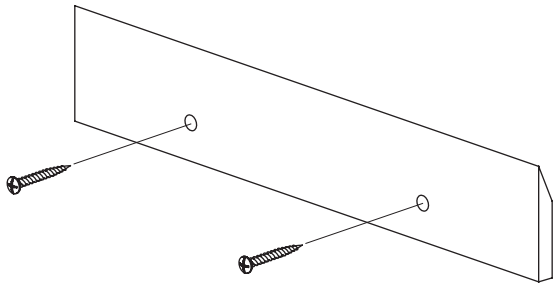

SUGGESTED TOOLS AND MATERIALS

Philips Screwdriver

Level

Drill

Tape Measure

Safety Glasses

PARTS / HARDWARE INCLUDED

200001

2x

115010

2x

MIRROR INSTALLATION

1

Finished Wall

2