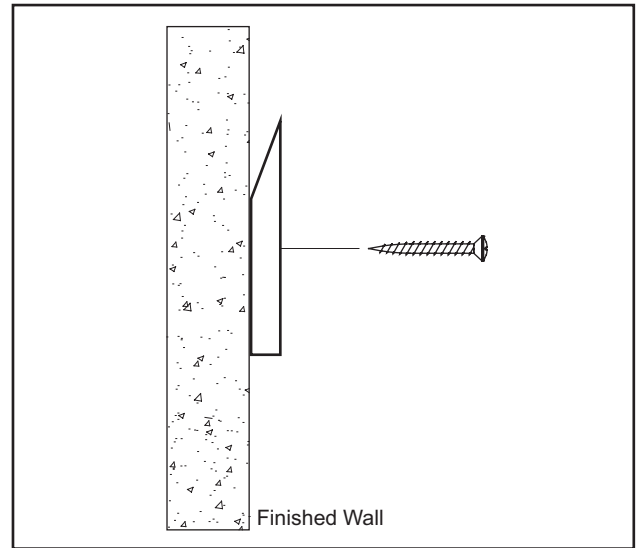

SUGGESTED TOOLS AND MATERIALS

PARTS / HARDWARE INCLUDED

200001

2x

115010

2x

MIRROR INSTALLATION

1