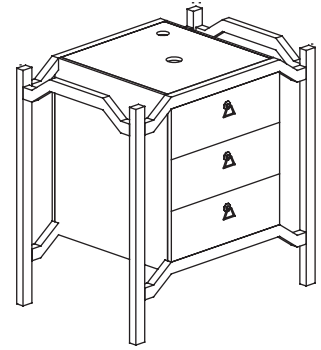

FEATURES

- Traditional Asian theme
- Match with Xylem vessels
- Matching Orient mirror available
- Front door designed to resemble drawers - hinges on left

COLORS / FINISHES

- DK: Dark Walnut

NOMINAL DIMENSIONS

- 29" Width x 20" Depth x 28" Height

SPECIFIED MODEL

MODEL	DESCRIPTION	COLORS / FINISHES
V-ORIENT-29DK	ORIENT Vanity	<input type="checkbox"/> Dark Walnut

RECOMMENDED COMPONENTS		
G-ORIENT-30	ORIENT Glass Top	<input type="checkbox"/> Clear
M-ORIENT-24DK	ORIENT Mirror	<input type="checkbox"/> Dark Walnut
GV101RGL	Glass Vessel Sink	<input type="checkbox"/> Clear
Faucet	Xylem Cylinder Faucet	<input type="checkbox"/> Chrome <input type="checkbox"/> Brushed Nickel
Drain Kit	Xylem Umbrella Drain	<input type="checkbox"/> Chrome <input type="checkbox"/> Brushed Nickel
Mounting Ring	Xylem Mounting Ring	<input type="checkbox"/> Chrome <input type="checkbox"/> Brushed Nickel