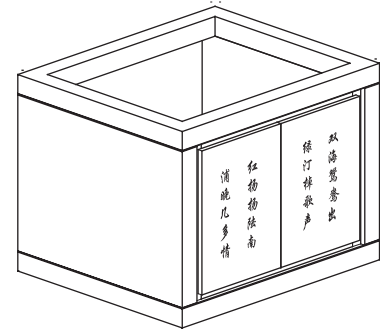

FEATURES

- Classic Asian design
- Chinese characters tell beautiful story
- Available with legs or wall mounted
- Matching mirror and shelving available

COLORS / FINISHES

- DK: Dark Wenge

NOMINAL DIMENSIONS

- 24" Width x 20" Depth x 18" Height

SPECIFIED MODEL

MODEL	DESCRIPTION	COLORS / FINISHES
V-POEM-24DK	24" POEM Wall Hung Vanity / Cabinet	<input type="checkbox"/> Dark Wenge

RECOMMENDED COMPONENTS		
M-POEM-20DK	POEM Mirror	<input type="checkbox"/> Dark Wenge
S-POEM-24WT	POEM Stone Top	<input type="checkbox"/> White Marble
CSR193SQ	Semi-Recessed Square Ceramic Vessel	<input type="checkbox"/> White
SH-POEM-5DK	5 Layer Shelf	<input type="checkbox"/> Dark Wenge
Faucet	Xylem Cylinder Faucet	<input type="checkbox"/> Chrome <input type="checkbox"/> Brushed Nickel
Drain Kit	Xylem Umbrella Drain	<input type="checkbox"/> Chrome <input type="checkbox"/> Brushed Nickel