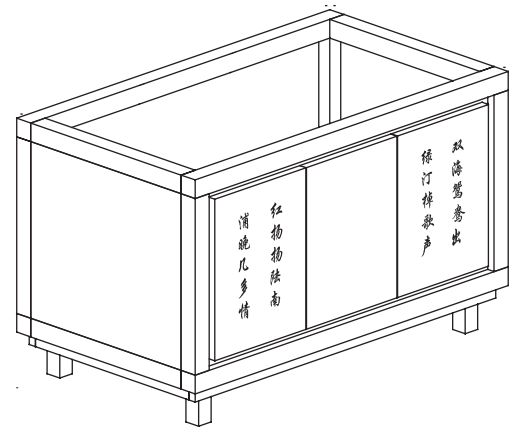

## FEATURES

- Classic Asian design
- Chinese characters tell beautiful story
- Available with legs or wall mounted
- Matching mirror and shelving available

## NOMINAL DIMENSIONS

- 40" Width x 22" Depth x 28" Height