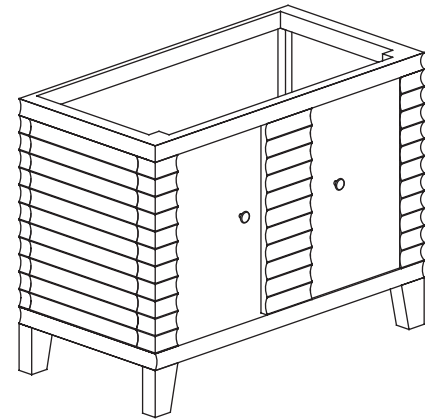

FEATURES

- Asian inspired design
- Available in two sizes - 24" and 42"
- Complemented by matching mirror
- Rich Dark Walnut finish

COLORS / FINISHES

- DK: Dark Walnut

NOMINAL DIMENSIONS

- 42" Width x 21.3" Depth x 32" Height

SPECIFIED MODEL

MODEL	DESCRIPTION	COLORS / FINISHES
V-WAVE-42DK	42" WAVE Vanity	<input type="checkbox"/> Dark Walnut

RECOMMENDED COMPONENTS		
M-WAVE-24DK	24" WAVE Mirror	<input type="checkbox"/> Dark Walnut
S-WAVE-42DK	WAVE Stone Top	<input type="checkbox"/> Black Granite
CVE262RC	Rectangular Ceramic Vessel	
Faucet	Xylem Small Cylinder Faucet	<input type="checkbox"/> Chrome <input type="checkbox"/> Brushed Nickel
Drain Kit	Xylem Umbrella Drain	<input type="checkbox"/> Chrome <input type="checkbox"/> Brushed Nickel