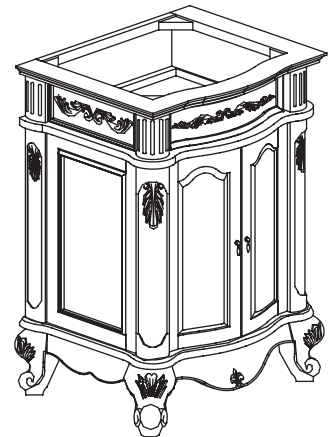

FEATURES

- Hand turned traditional design
- Available in four sizes – 24", 30", 36" and 48"
- Available in Antique Cherry Spice or Antique Bisque
- Complemented by matching linen tower and mirror

COLORS / FINISHES

- BN: Antique Cherry Spice
- WT: Antique Bisque

NOMINAL DIMENSIONS

- 24" Width x 20" Depth x 34" Height

SPECIFIED MODEL

MODEL	DESCRIPTION	COLORS / FINISHES
V-WINDSOR-24BN	WINDSOR - 24" Vanity	<input type="checkbox"/> Antique Cherry Spice

RECOMMENDED COMPONENTS		
S-WINDSOR-24BN	24" Stone Top	<input type="checkbox"/> Imperial Brown
M-WINDSOR-24BN	24" Mirror	<input type="checkbox"/> Antique Cherry Spice
LT-WINDSOR-20BN	20" Linen Tower	<input type="checkbox"/> Antique Cherry Spice
CUM152OV	15" Ceramic Undermount	<input type="checkbox"/> White
Faucet	Xylem Widespread Faucet	<input type="checkbox"/> Chrome <input type="checkbox"/> Brushed Nickel
Drain Kit	Xylem Umbrella Drain	<input type="checkbox"/> Chrome <input type="checkbox"/> Brushed Nickel