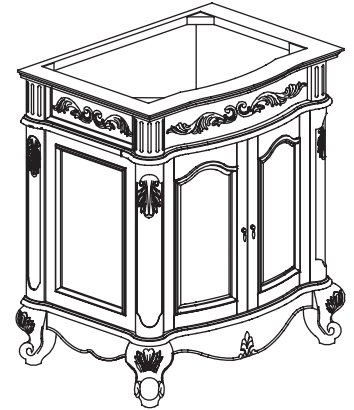

FEATURES

- Hand turned traditional design
- Available in four sizes – 24", 30", 36" and 48"
- Available in Antique Cherry Spice or Antique Bisque
- Complemented by matching linen tower and mirror

COLORS / FINISHES

- BN: Antique Cherry Spice
- WT: Antique Bisque

NOMINAL DIMENSIONS

- 30" Width x 21.5" Depth x 34" Height

SPECIFIED MODEL

MODEL	DESCRIPTION	COLORS / FINISHES
V-WINDSOR-30WT	WINDSOR - 30" Vanity	<input type="checkbox"/> Antique Bisque

RECOMMENDED COMPONENTS		
S-WINDSOR-30WT	30" Stone Top	<input type="checkbox"/> Snow Leopard
M-WINDSOR-30WT	30" Mirror	<input type="checkbox"/> Antique Bisque
LT-WINDSOR-20WT	20" Linen Tower	<input type="checkbox"/> Antique Bisque
CUM177OV	18" Ceramic Undermount	<input type="checkbox"/> White
Faucet	Xylem Widespread Faucet	<input type="checkbox"/> Chrome <input type="checkbox"/> Brushed Nickel
Drain Kit	Xylem Umbrella Drain	<input type="checkbox"/> Chrome <input type="checkbox"/> Brushed Nickel