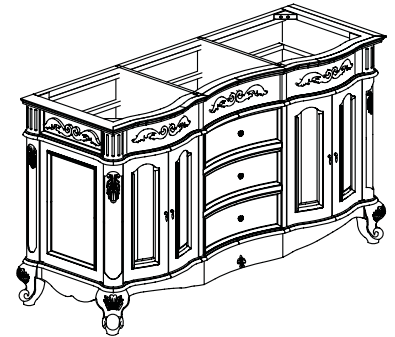

FEATURES

- Hand turned traditional design
- Available in five sizes – 24", 30", 36", 48" and 60"
- Available in Antique Cherry Spice or Antique Bisque
- Complemented by matching linen tower and mirror

COLORS / FINISHES

- BN: Antique Cherry Spice
- WT: Antique Bisque

NOMINAL DIMENSIONS

- 60" Width x 21.5" Depth x 34" Height

SPECIFIED MODEL

MODEL	DESCRIPTION	COLORS / FINISHES
V-WINDSOR-60BN / WT	60" WINDSOR Vanity	<input type="checkbox"/> Antique Cherry Spice <input type="checkbox"/> Antique White